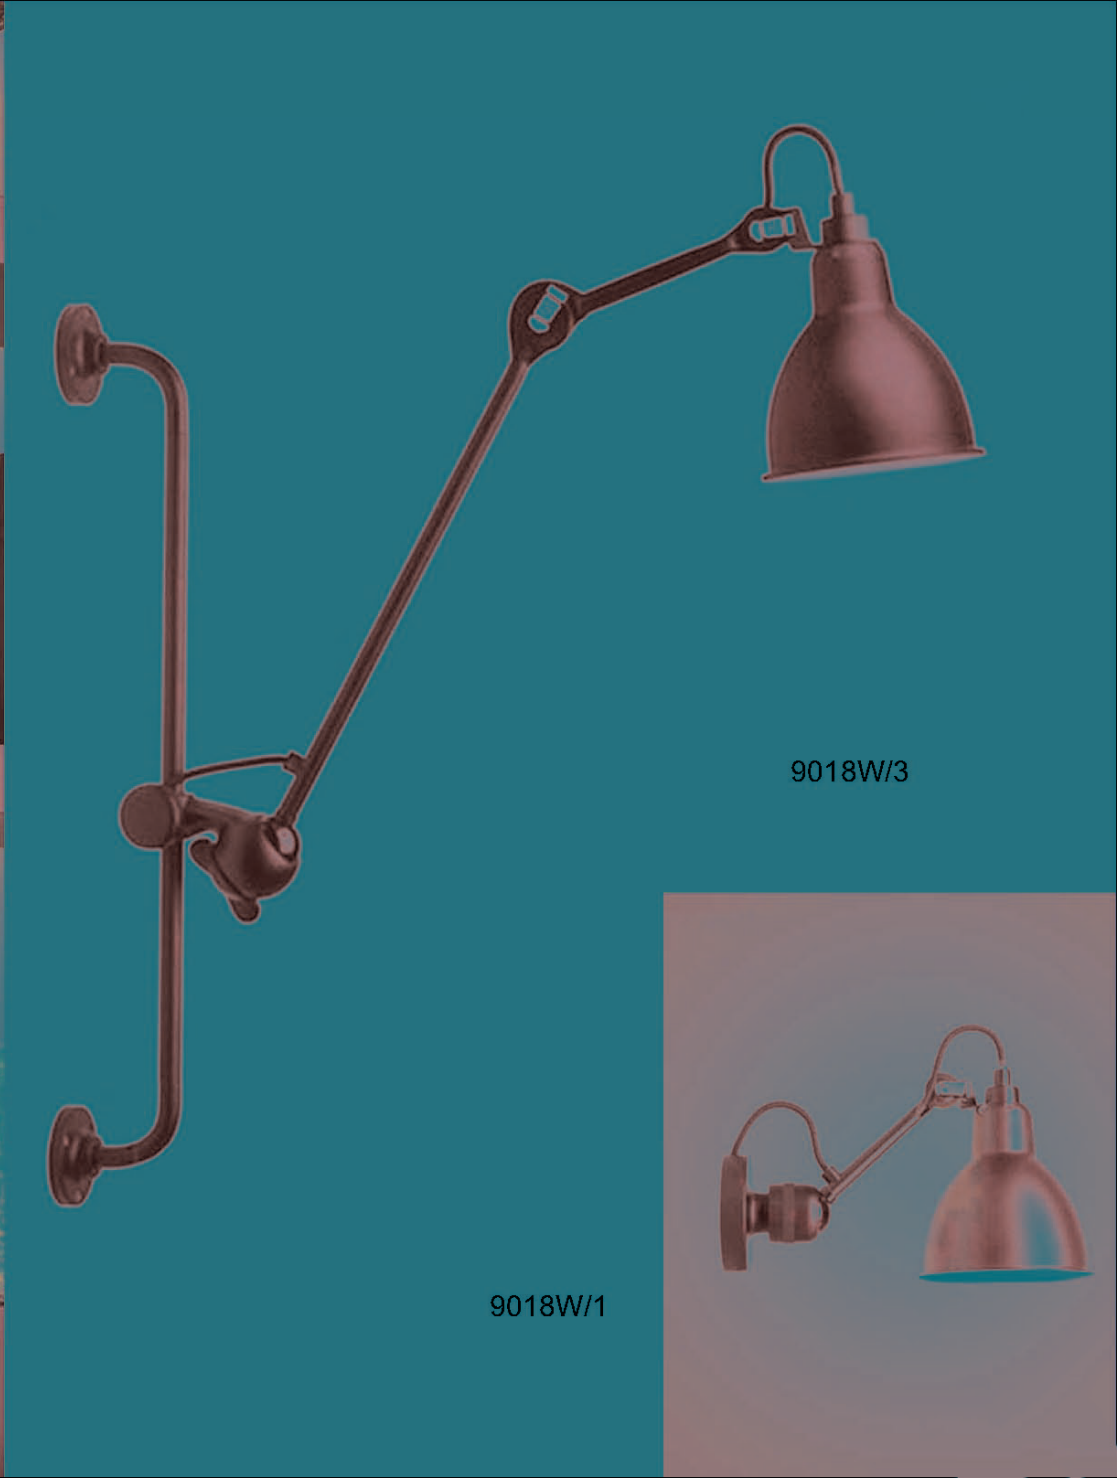

Design year
2004

Color:

 Matt Black

 Matt White

 Yellow

9051T

Dimensions
H:56* W:24.5

Electrics
E27 1*60W global bulb

Material
Aluminum/carbon Steel

9052W

9052F

9052T

9018W/2

9018T

9018W/3

9018W/1